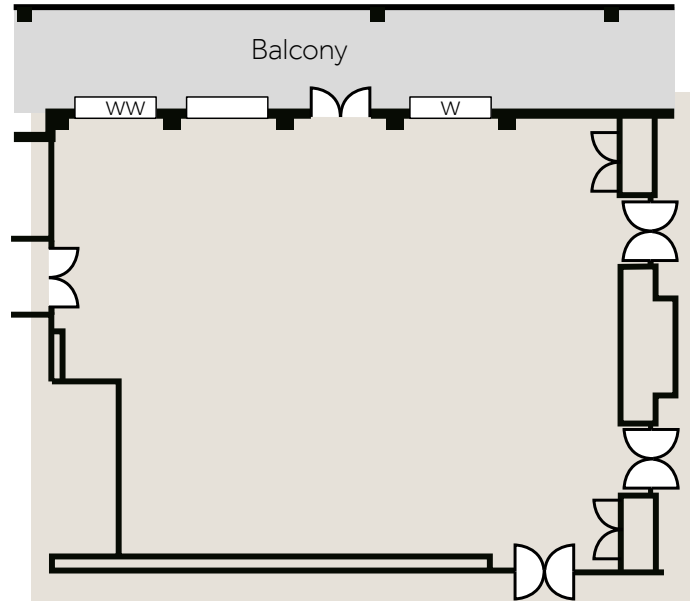

Samuel Ryder Suite

The Twenty Ten Clubhouse

<i>Set-up</i>	<i>Capacity</i>	<i>Dimensions</i>	
U-shaped	36	Dimensions (Metres)	12.27x11.52
Boardroom	38	Square Metres	141.35
Hollow	48	Dimensions (Feet)	40.26x37.8
Classroom	80	Square Feet	1521.83
Theatre Style	80	Height (Metres)	2.75
Cabaret	80		
Reception	N/A		
Cocktail	N/A		
Dinner	96		
Dance	N/A		